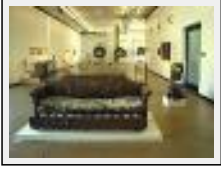

"Ubuti no Sisi"

Size (HxW) : 45x90 cm

Style : Strange Art / Tech. : mixed

Theme : - / Category : Sculpture

Year : 2007

Desc. : Assemblage mixed media - found objects.

First Sitting

"First Sitting"