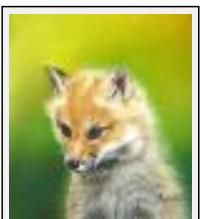

"Foxy"

Size (HxW) : 45x45 cm Framed
Style : realism / Tech. : Pastel
Theme : Animals & pets / Category : Painting
Sold
Year : 2012
Desc. : Portrait d'un renardeau