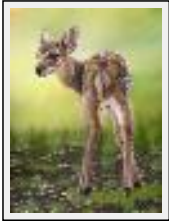

Year : 2005

"Babyssin"

Size (HxW) : 38x38 cm Framed

Style : realism / Tech. : Pastel

Theme : Animals & pets / Category : Painting

Year : 2012

"Bamby"

Size (HxW) : 50x42 cm Framed