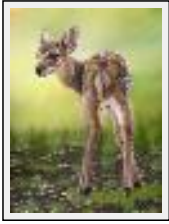

Sold

Year : 2005

**"Babyssin"**

Size (HxW) : 38x38 cm Framed

Style : realism / Tech. : Pastel

Theme : Animals & pets / Category : Painting

Year : 2012

**"Bamby"**