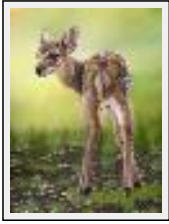

"Bamby"

Size (HxW) : 50x42 cm Framed

Style : realism / Tech. : Pastel

Theme : Animals & pets / Category : Painting

Year : 2011