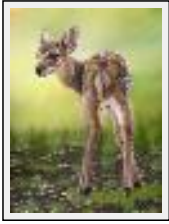

Sold

Year : 2005

"Babyssin"

Size (HxW) : 38x38 cm Framed

Style : realism / Tech. : Pastel

Theme : Animals & pets / Category : Painting

Year : 2012

"Bamby"