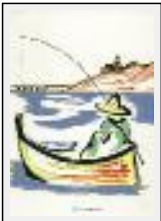

"Pêcheur 2"

Size (HxW) : 40x30 cm

Style : Figurative Style / Tech. : Mixed media on paper

Theme : Character / People / Category : Painting

Sold

Year : 2000

Desc. : Fisherman