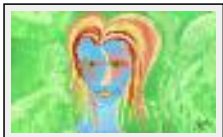

"DERRIERE ELLE SE CACHE"

Size (HxW) : 38x61 cm (12 M)

Style : Fantasy / Tech. : Oil on canvas

Theme : Portrait / Category : Painting

Price : Euros 345

Sold

Year : 2006

Desc. : "PSYCHADELIQUE" PORTRAIT