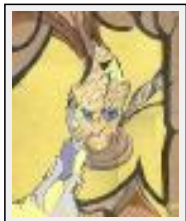

"LE COMPLEMENT II"

Size (HxW) : 41x33 cm (6 F)

Style : Figurative Style / Tech. : Oil

Theme : Character / People / Category : Painting

Price : Euros 485

Year : 2004

Desc. : REPRESENTATIVE BODY