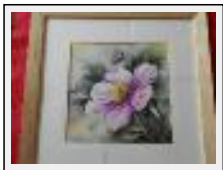

"anémone"

Size (HxW) : 30x30 cm

Style : Figurative Style / Tech. : Watercolour

Theme : Flower / Category : Painting

Sold

Year : 2012