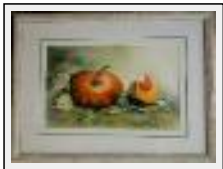

"ours en peluche"

Size (HxW) : 26x33 cm

Style : Figurative Style / Tech. : Watercolour

Theme : Still life / Category : Painting

Price : Euros 60

Year : 2012

"poterie"

Size (HxW) : 26x36 cm

Style : Figurative Style / Tech. : Watercolour

Theme : Still life / Category : Painting

Price : Euros 30

Year : 2010

"potirons"

Size (HxW) : 33x43 cm Framed

Style : Figurative Style / Tech. : Watercolour

Theme : Still life / Category : Painting