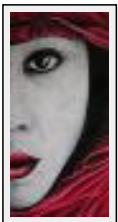

Size (HxW) : 90x70 cm

Style : realism / Tech. : mixed

Theme : Portrait / Category : Painting

Price : Euros 480

Sold

Year : 2006

"Secret"

Size (HxWxP) : 100x50x5 cm