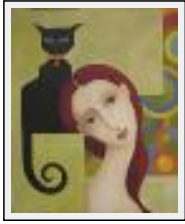

"SIMULTÁNEA 2 (Jeanne con gato negro)"

Size (HxW) : 38x46 cm (8 F)

Style : Figurative Style / Tech. : Oil on canvas

Theme : Character / People / Category : Painting

Price : Euros 410

Year : 2009