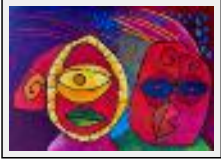

"behave old man, behave"

Size (HxWxP) : 100x140x5 cm - Weight : 5000 g

Style : Figurative Style / Tech. : Acrylic on strengthened fabric

Theme : Dream / Category : Painting

Price : Euros 1900

Year : 2006

Desc. : painting