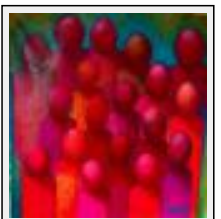

**"Borneo woman"**

Size (HxW) : 200x200 cm - Weight : 10000 g  
Style : Figurative Style / Tech. : Acrylic on canvas  
Theme : Portrait / Category : Painting  
Price : Euros 2900  
Year : 2007  
Desc. : painting

**"one fine day, summer will return in her heart"**

Size (HxWxP) : 100x120x5 cm - Weight : 5000 g  
Style : Figurative Style / Tech. : Acrylic on strengthened fabric  
Theme : Portrait / Category : Painting  
Price : Euros 1900  
Year : 2006  
Desc. : painting

**"the four of us"**

Size (HxW) : 180x200 cm - Weight : 10000 g  
Style : Figurative Style / Tech. : Acrylic on canvas  
Theme : Imagination / Category : Painting  
Price : Euros 2900  
Year : 2007  
Desc. : painting