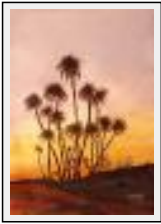

**"Evasion"**

Size (HxW) : 35x26 cm

Style : Figurative Style / Tech. : Watercolour

Theme : Escapes / Category : Painting

Sold

Year : 2002

**"Kuala Lumpur"**

Size (HxW) : 26x35 cm Framed