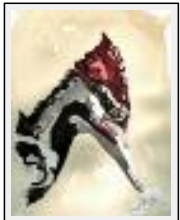

Year : 2010

"Pic-vert"

Size (HxW) : 10x15 cm

Style : realism / Tech. : Watercolour

Theme : - / Category : Painting

Year : 2010

"Pic epeiche 1"

Size (HxW) : 32x24 cm