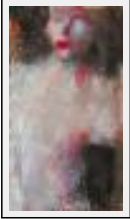

Light

"L'amour à mort"

Size (HxW) : 45x20 cm

Style : Figurative Style / Tech. : Acrylic on canvas

Theme : Portrait / Category : Painting

Year : 2007