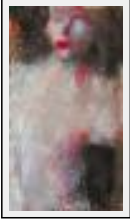

Size (HxW) : 46x38 cm (8 F)

Style : Figurative Style / Tech. : Acrylic on canvas

Theme : Allegories / Category : Painting

Year : 2007

"aracherein"

Size (HxW) : 65x54 cm (15 F)

Style : Figurative Style / Tech. : Acrylic on canvas