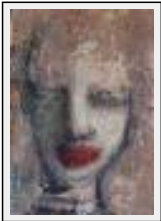

Theme : Portrait / Category : Painting

Year : 2005

**"LEO"**

Size (HxW) : 40x30 cm

Style : Figurative Style / Tech. : Acrylic on canvas

Theme : Portrait / Category : Painting

Year : 2006

**"Mia"**