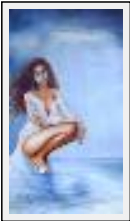

"sans-titre 1h"

Size (HxW) : 100x60 cm

Style : Figurative Style / Tech. : Oil on board

Theme : Character / People / Category : Painting

Price : Euros 400

Year : 2006