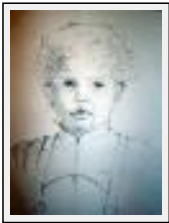

"JOUR DE LESSIVE"

Size (HxW) : 20x35 cm

Style : Naive / Tech. : gouache on paper

Theme : Imagination / Category : Comic strip

Price : Euros 150

Year : 1986

Desc. : Washing day ; illustration for a child story