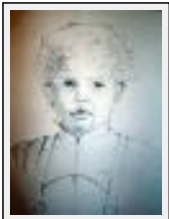

"BEBE (Jean-Baptiste)"

Size (HxW) : 29x21 cm
Style : realism / Tech. : Pencil on paper
Theme : Portrait / Category : Drawing
Sold
Year : 1985
Desc. : my son ! old rough !