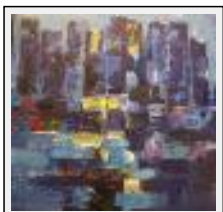

"TORRENT DE MONTAGNE"

Size (HxW) : 30x30 cm

Style : Abstract / Tech. : Acrylics on cardboard

Theme : Water / Category : Painting

Year : 2010

Desc. : COLORS AND MOUVEMENT OF MOUNTAINS'WATERS

"BUSINESS CENTER"