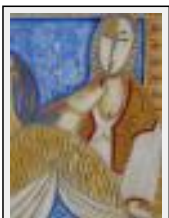

"femme aux gazelles"

Size (HxW) : 100x100 cm

Style : Symbolism / Tech. : Oil on linen

Theme : Oriental / Category : Painting