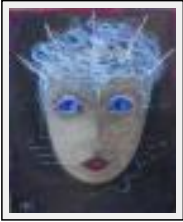

Style : Figurative Style / Tech. : mixed

Theme : Portrait / Category : Painting

Sold

Year : 2008

Desc. : Crazy and wise

"Soleil vert"

Size (HxW) : 70x50 cm
Style : Figurative Style / Tech. : mixed
Theme : Portrait / Category : Painting
Year : 2008