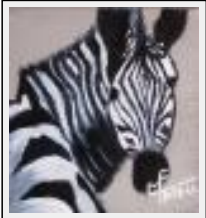

**"Vervet"**

Size (HxW) : 12x12 cm

Style : Figurative Style / Tech. : Oil on canvas

Theme : Animals & pets / Category : Painting

Sold

Year : 2009

**"Zèbre"**

Size (HxW) : 12x12 cm