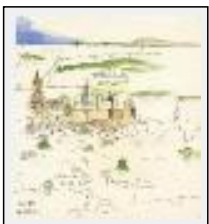

Year : 2008

Desc. : Couple piqueniquant

"Guadix"

Size (HxW) : 16x15 cm Framed

Style : realism / Tech. : Watercolour

Theme : Landscape / Category : Drawing

Price : Euros 100

Year : 1998