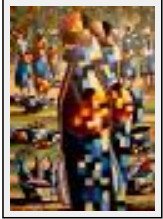

---

**Painting**

---

**"Le marché à Brazzaville"**

Size (HxW) : 100x72 cm

Style : realism / Tech. : Oil on canvas

Theme : Character / People / Category : Painting

Price : Euros 600