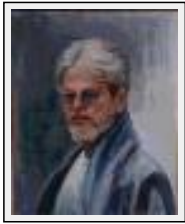

"Gérard"

Size (HxW) : 55x45 cm

Style : realism / Tech. : Oil on canvas

Theme : Portrait / Category : Painting

Sold

Year : 2003