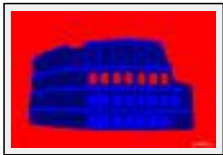

Theme : - / Category : Print

Price : \$ 2350

Year : 2005

Desc. : Christ and Christianity

**"Colosseum - print on demand"**

Size (HxW) : 139x201 cm

Style : Abstract / Tech. : Digital painting

Theme : - / Category : Print