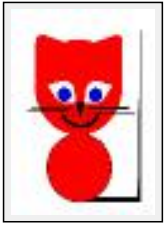

"Red Cat"

Size (HxW) : 0x0 cm

Style : Fantasy / Tech. : Digital painting

Theme : Animals & pets / Category : Drawing

Desc. : Motif in children's books. Reproductions rights and publishing rights are for sale in several languages.