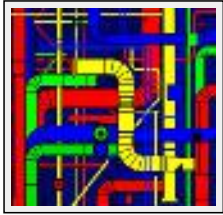

"6 Place de la Madeleine"

Size (HxW) : 132x191 cm - Weight : 2000 g

Style : Abstract / Tech. : Digital painting

Theme : Building / Category : Print

Price : \$ 4500

Year : 2010

Desc. : Maille is famous for its oils, mustards and vinegars, for more than 260 years Maille has delighted lovers of fine food everywhere, with its sophisticated blend of authenticity and modernity, elegance and extravagance, refinement and originality. Antoine Maille, according to one of his contemporaries,