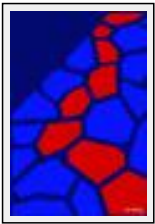

Size (HxW) : 201x139 cm - Weight : 3000 g

Style : Abstract / Tech. : Digital painting

Theme : Abstraction / Category : Print

Price : \$ 2350

Year : 2005

Desc. : United States' flag and colors

"Via Sacra - print on demand"