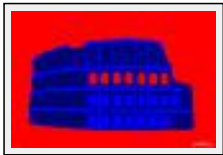

Price : \$ 2350

Year : 2005

Desc. : Christ and Christianity

"Colosseum - print on demand"

Size (HxW) : 139x201 cm

Style : Abstract / Tech. : Digital painting

Theme : - / Category : Print

Price : \$ 2350