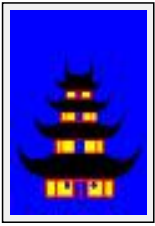

"Longhu"

Size (HxW) : 201x139 cm

Style : Abstract / Tech. : Acrylic on canvas

Theme : Abstraction / Category : Painting

Price : Euros 7500

Desc. : A temple in Shanghai. I have added extra floors. Chinese are closer to divinity.