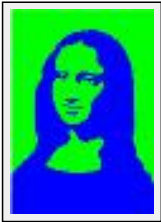

"Mona IX"

Size (HxW) : 80x60 cm

Style : Abstract / Tech. : Digital painting

Theme : Abstraction / Category : Collage or Joining

Price : Euros 2500

Desc. : Thank you da Vincy. I have taken the liberty to use Mona - and use some colors.
Please do not be upset, da Vincy.