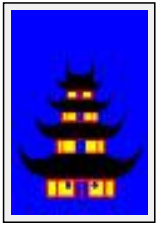

"Longhu"

Size (HxW) : 201x139 cm

Style : Abstract / Tech. : Acrylic on canvas

Theme : Abstraction / Category : Painting

Price : Euros 7500

Desc. : A temple in Shanghai. I have added extra floors. Chinese are closer to divinity.