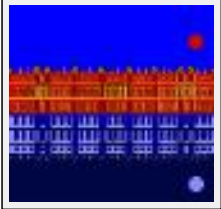

"Shadow of the Palace of Versailles"

Size (HxW) : 132x137 cm - Weight : 2000 g

Style : Abstract / Tech. : Digital painting

Theme : Building / Category : Print

Price : $ 4500

Year : 2010

Desc. : Asbjorn Lonvig's words: You have to see the term