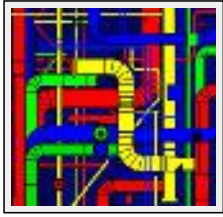

### "6 Place de la Madeleine"

Size (HxW) : 132x191 cm - Weight : 2000 g

Style : Abstract / Tech. : Digital painting

Theme : Building / Category : Print

Price : \$ 4500

Year : 2010

Desc. : Maille is famous for its oils, mustards and vinegars, for more than 260 years Maille has delighted lovers of fine food everywhere, with its sophisticated blend of authenticity and modernity, elegance and extravagance, refinement and originality. Antoine Maille, according to one of his contemporaries,