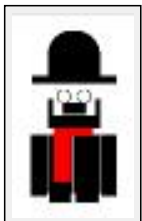

"Toulouse-Lautrec"

Size (HxW) : 198x125 cm - Weight : 2000 g

Style : Abstract / Tech. : Digital painting

Theme : Character / People / Category : Print

Price : $ 4500

Year : 2010

Desc. : Asbjorn Lonvig's words: I was at an exhibition at an art museum. The exhibition was called ?Hommage á Henri Toulouse-Lautrec?.