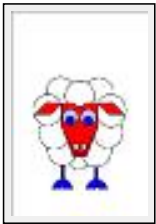

"Sleep-Sheep"

Size (HxW) : 0x0 cm

Style : Fantasy / Tech. : Digital painting

Theme : Animals & pets / Category : Drawing

Desc. : Motif in children's books. Reproductions rights and publishing rights are for sale in several languages.