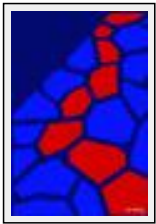

**"United States Three - print on demand"**

Size (HxW) : 201x139 cm - Weight : 3000 g

Style : Abstract / Tech. : Digital painting

Theme : Abstraction / Category : Print

Price : \$ 2350

Year : 2005

Desc. : United States' flag and colors