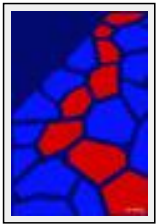

Size (HxW) : 201x139 cm - Weight : 3000 g

Style : Abstract / Tech. : Digital painting

Theme : Abstraction / Category : Print

Price : \$ 2350

Year : 2005

Desc. : United States' flag and colors

"Via Sacra - print on demand"