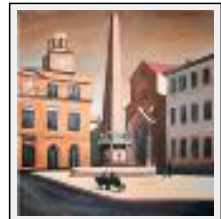

"Vue d'Arles"

Size (HxW) : 50x50 cm

Style : Figurative Style / Tech. : Oil on linen

Theme : Landscape / Category : Painting

Price : Euros 200

Year : 2005