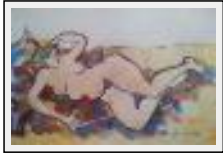

"Éteins...3"

Size (HxW) : 21x30 cm

Style : Expressionism / Tech. : Watercolour on paper

Theme : nudes / Category : Painting

Sold