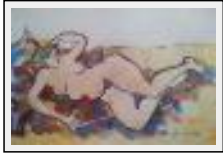

"Éteins...3"

Size (HxW) : 21x30 cm
Style : Expressionism / Tech. : Watercolour on paper
Theme : nudes / Category : Painting
Sold