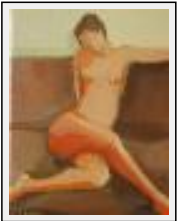

"Sofa"

Size (HxW) : 18x14 cm

Style : Expressionism / Tech. : Oil on canvas

Theme : nudes / Category : Painting