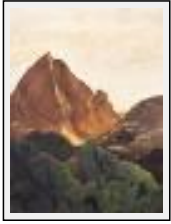

Landscape

"Blue Enough"

Size (HxW) : 101x76 cm
Style : realism / Tech. : Oil on canvas
Theme : Landscape / Category : Painting
Sold
Year : 2004

"Gulf Beach"

Size (HxW) : 15x30 cm Framed
Style : realism / Tech. : Oil
Theme : Landscape / Category : Painting
Price : \$ 105
Year : 2008