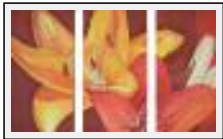

Flowers

"Fuchsia"

Size (HxW) : 20x20 cm Framed
Style : Figurative Style / Tech. : Watercolour on paper
Theme : Flower / Category : Painting
Year : 2003

"Lys triptyque"

Size (HxW) : 80x120 cm
Style : Figurative Style / Tech. : Oil on canvas
Theme : Flower / Category : Painting
Sold
Year : 2005