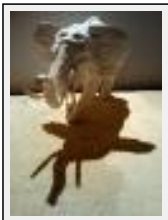

"elephant"

Size (HxWxP) : 35x55x25 cm - Weight : 3500 g

Style : realism / Tech. : Stone

Theme : Animals & pets / Category : Sculpture

Year : 2010

Desc. : Sculpture of synthetic stone elephant