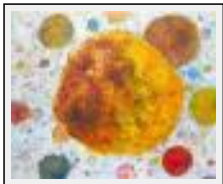

"Les sept îles"

Size (HxW) : 60x73 cm (20 F)

Style : Figurative Style / Tech. : Joining and Acrylics on canvas

Theme : Landscape / Category : Painting

Year : 2008