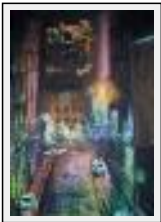

Size (HxW) : 100x65 cm (40 M)

Style : Figurative Style / Tech. : Acrylic on canvas

Theme : Landscape / Category : Painting

Price : Euros 780

Year : 2007

Desc. : Screenprinting on acrylic

"Rennes/Lyon (proche Croix-Rousse)"