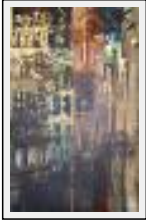

"Rennes/Le Puy (rue Chaussade)"

Size (HxW) : 100x65 cm (40 M)

Style : Figurative Style / Tech. : Acrylic on canvas

Theme : Landscape / Category : Painting

Sold

Year : 2007

Desc. : Screenprinting on acrylic