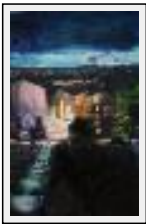

Size (HxW) : 100x65 cm (40 M)

Style : Figurative Style / Tech. : Acrylic on canvas

Theme : Landscape / Category : Painting

Sold

Year : 2007

Desc. : Screenprinting on acrylic

"Rennes/Lyon (Montée de la grande côte)"