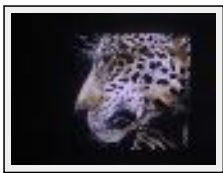

Size (HxW) : 24x32 cm

Style : realism / Tech. : Black lead

Theme : Character / People / Category : Drawing

Price : Euros 40

Year : 2002

Desc. : Drawing realized in the lead pencil on drawing paper

Feline

"Félin"