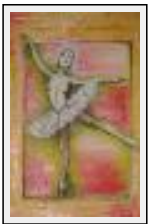

"Danseuse"

Size (HxW) : 30x21 cm

Style : Figurative Style / Tech. : Oil on canvas

Theme : Character / People / Category : Painting

Year : 2007

Desc. : Painting realized in the oil on canvas.