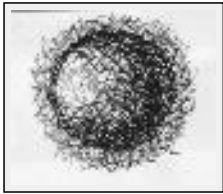

"Boule texture"

Size (HxW) : 15x15 cm

Style : Fantasy / Tech. : Pen and ink on paper

Theme : Imagination / Category : Drawing

Year : 2009

Desc. : Realised in pens and felt-tips on canson.