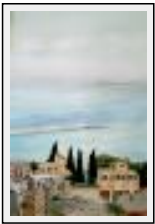

"Cyprès sur la baie"

Size (HxW) : 30x22 cm

Style : realism / Tech. : Watercolour on paper

Theme : Building / Category : Painting

Year : 2010

Desc. : Watercolor painted from nature, overlooking the port of Algiers.