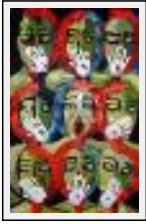

Theme : Portrait / Category : Painting

"BULLES D'EAU"

Size (HxW) : 73x50 cm (20 M)

Style : Figurative Style / Tech. : Acrylic on canvas

Theme : Water / Category : Painting

"QUI SUIS JE?"

Size (HxW) : 116x73 cm (50 M)
Style : Figurative Style / Tech. : Acrylics
Theme : Imagination / Category : Painting
Year : 2008
Desc. : 73

"UMBRELLAS"

Size (HxW) : 50x73 cm (20 M)
Style : Figurative Style / Tech. : Acrylic on canvas
Theme : Imagination / Category : Painting
Sold
Year : 2008

"DES CHAUSSURES"

Size (HxW) : 81x63 cm
Style : Figurative Style / Tech. : Acrylic on canvas
Theme : Dish / Category : Painting
Year : 2008