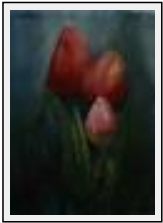

"Red tulips"

Size (HxW) : 58x47 cm
Style : Figurative Style / Tech. : Watercolour
Theme : Flower / Category : Painting
Year : 2002