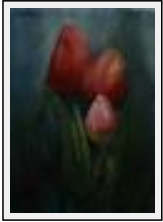

"Red tulips"

Size (HxW) : 58x47 cm

Style : Figurative Style / Tech. : Watercolour

Theme : Flower / Category : Painting

Year : 2002