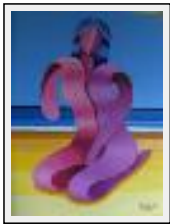

"bronzage sur la plage"

Size (HxWxP) : 92x73x2 cm (30 F) - Weight : 1 g

Style : Art-déco / Tech. : Oil on canvas

Theme : Not figurative / Category : Painting

Price : Euros 320

Desc. : women