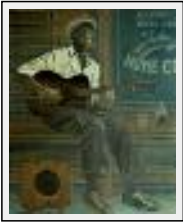

"A TRIBUTE TO HONEYBOY.J"

Size (HxW) : 61x50 cm (12 F)

Style : Figurative Style / Tech. : Oil

Theme : Music / Category : Painting

Sold

Year : 2007

Desc. : Bluesman's portrait