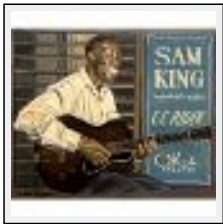

"SAM KING"

Size (HxW) : 50x61 cm (12 F)

Style : Figurative Style / Tech. : Oil on canvas

Theme : Music / Category : Painting

Sold

Year : 2009

Desc. : portrait de bluesman