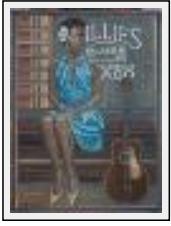

"KINDHEARTED WOMAN"

Size (HxW) : 61x46 cm (12 P)

Style : Figurative Style / Tech. : Oil on canvas

Theme : Portrait / Category : Pyrography

Price : Euros 450

Year : 2009

Desc. : Singer's portrait