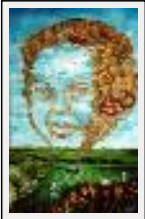

**"Chess players"**

Size (HxW) : 21x29 cm

Style : surrealist / Tech. : Sepia crayon on paper

Theme : Character / People / Category : Drawing

---

**Paintings**

---

**"Children of the revolution"**

Size (HxW) : 120x100 cm

Style : surrealist / Tech. : oil on strengthened canvas

Theme : Character / People / Category : Painting

**"Junk"**

Size (HxW) : 50x70 cm

Style : surrealist / Tech. : oil on strengthened canvas

Theme : Character / People / Category : Painting

**"Madona"**

Size (HxW) : 100x70 cm

Style : surrealist / Tech. : oil on strengthened canvas

Theme : Character / People / Category : Painting

Sold

**"Dragon"**