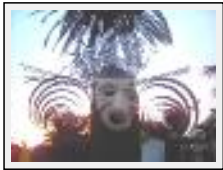

**"Tiki de Tahiti"**

Size (HxWxP) : 70x25x17 cm - Weight : 1000 g

Style : Fantasy / Tech. : -

Theme : Character / People / Category : Sculpture

Price : Euros 2000

Sold

Year : 2005

Desc. : Mosaic Sculpture