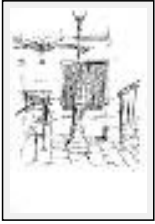

"Paris"

Size (HxW) : 32x24 cm

Style : realism / Tech. : Ink on paper

Theme : Building / Category : Drawing

"st Jean Pied de porc"

Size (HxW) : 24x32 cm

Style : realism / Tech. : Ink on paper

Theme : Building / Category : Drawing