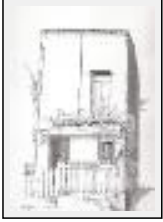

"maison étroite à Trentemoult"

Size (HxW) : 32x24 cm

Style : realism / Tech. : India ink on paper

Theme : Building / Category : Drawing

Desc. : maison de pêcheur traditionnelle à Trentemoult (44)France

---

Poiré sur-Vie