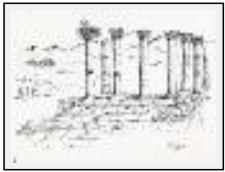

Size (HxW) : 18x24 cm (3 M)

Style : realism / Tech. : Ink on paper

Theme : Building / Category : Drawing

morroco

"l'Arancaria d'El Jadida"

Size (HxW) : 17x23 cm

Style : realism / Tech. : Ink on paper

Theme : Landscape / Category : Drawing