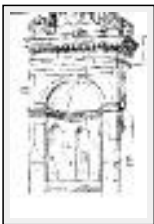

"fontaine"

Size (HxW) : 32x24 cm

Style : realism / Tech. : Ink on paper

Theme : Building / Category : Drawing