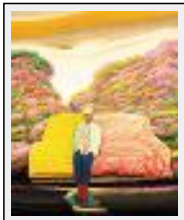

"Fin d'un mythe"

Size (HxW) : 215x175 cm

Style : Figurative Style / Tech. : Oil on canvas

Theme : Character / People / Category : Painting

Year : 1997