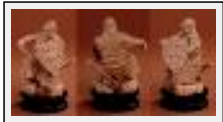

"Chess «the Third crusade». Pawn the crusader 1."

Size (HxW) : 7x7 cm
Style : realism / Tech. : -
Theme : Story / Category : Sculpture