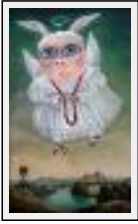

"Lake of Mermaids"

Size (HxW) : 50x30 cm

Style : Naive / Tech. : Acrylic on canvas

Theme : Allegories / Category : Pyrography

Sold

Year : 2008

Desc. : Original Painting