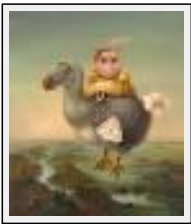

Style : Naive / Tech. : Acrylic on canvas

Theme : Allegories / Category : Painting

Year : 2009

Desc. : Original Painting

"Winter Mermaid"

Size (HxW) : 65x50 cm (15 P)

Style : Naive / Tech. : Acrylic on canvas

Size (HxW) : 73x57 cm
Style : Symbolism / Tech. : Acrylic on canvas
Theme : Allegories / Category : Painting
Year : 2010
Desc. : Original Painting

"Flying Dodo"

Size (HxW) : 80x68 cm
Style : Symbolism / Tech. : Acrylic on canvas
Theme : Allegories / Category : Painting
Year : 2011
Desc. : Original Painting