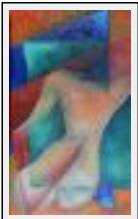

Style : Figurative Style / Tech. : Oil on canvas

Theme : Allegories / Category : Painting

Desc. : Oil on canvas and acrylic texture

**"Existencia"**

Size (HxW) : 122x71 cm

Style : Figurative Style / Tech. : Oil on canvas

Theme : Allegories / Category : Painting

**"He was!"**

Size (HxW) : 71x45 cm

Style : Figurative Style / Tech. : Oil on canvas

Theme : Allegories / Category : Painting

**"She"**

Size (HxW) : 84x53 cm

Style : Figurative Style / Tech. : Oil on canvas