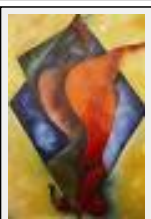

Style : Abstract / Tech. : Oil on canvas

Theme : Allegories / Category : Painting

**"Un sueno a ultimo momento"**

Size (HxW) : 76x50 cm

Style : surrealist / Tech. : Oil on canvas

Theme : Allegories / Category : Painting

**"Mascara"**

Size (HxW) : 101x76 cm

Style : surrealist / Tech. : Oil on canvas

Theme : Violence / Category : Painting

**"Libertad Ficticia"**

Size (HxW) : 122x81 cm

Style : Symbolism / Tech. : Oil on canvas