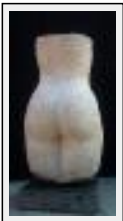

Size (HxWxP) : 40x40x3 cm

Style : Fantasy / Tech. : Stone

Theme : Not figurative / Category : Sculpture

Year : 2004

"Magic Bowl"

Size (HxWxP) : 19x12x10 cm

Style : Fantasy / Tech. : Stone

Theme : Bowl / Category : Sculpture

Price : Euros 375

Year : 2008

Desc. : Sculpture in limestone

"Magic Bowl"

Size (HxWxP) : 19x12x10 cm

Style : Fantasy / Tech. : Stone

Theme : Bowl / Category : Sculpture

Year : 2008

"Female"

Size (HxWxP) : 40x22x13 cm - Weight : 17700 g

Style : Symbolism / Tech. : Stone

Theme : nudes / Category : Sculpture

Sold

Year : 2006

"Maori tattoo"

Size (HxWxP) : 60x35x10 cm