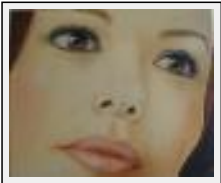

Style : Figurative Style / Tech. : Oil on canvas

Theme : Portrait / Category : Painting

Year : 2008

**"EVA LONGORIA"**

Size (HxW) : 54x65 cm (15 F)

Style : Figurative Style / Tech. : Oil on canvas

Theme : Portrait / Category : Painting