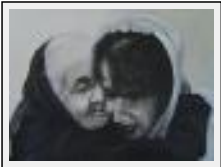

Theme : Portrait / Category : Painting

Year : 2004

**"LA CHINOISE"**

Size (HxW) : 67x53 cm Framed

Style : Figurative Style / Tech. : Oil on canvas

Theme : Portrait / Category : Painting

Year : 2005

**"LA MARIEE"**