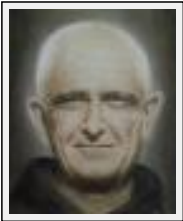

"FRÈRE CELESTIN"

Size (HxW) : 65x54 cm (15 F)

Style : Figurative Style / Tech. : Oil on canvas

Theme : Portrait / Category : Painting

Year : 2007

Desc. : This portrait was commissioned and given to the