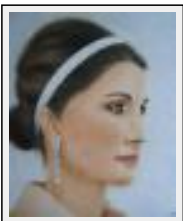

"RANIA"

Size (HxW) : 65x54 cm (15 F)

Style : Figurative Style / Tech. : Oil on canvas

Theme : Portrait / Category : Painting

Year : 2007