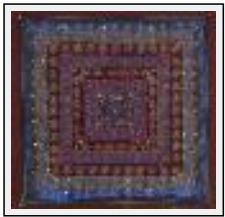

"MAGIC SEAHORSE"

Size (HxW) : 22x18 cm Framed

Style : Fantasy / Tech. : mixed

Theme : Magic / Category : Collage or Joining

Price : Euros 320

Year : 2008

Desc. : CREATIVE HAND EMBROIDERY:Spacedyed silkthreads,goldribbons,beads and glass pebbles on layers of crumpled satin and organza(to give

"TORTOISE"

Size (HxW) : 33x33 cm Framed

Style : Fantasy / Tech. : mixed

Theme : Magic / Category : Collage or Joining

Price : Euros 850

Year : 2008

Desc. : Various coloured and textured yarns,ribbons,sequins,beads,applique work on layers of satin and organza.Design based on Tibetan Mandalas,

"WHEEL of LIFE"

Size (HxW) : 33x33 cm Framed

Style : Fantasy / Tech. : mixed

Theme : Magic / Category : Collage or Joining

Price : Euros 850

Year : 2008

Desc. : CREATIVE HAND EMBROIDERY:Various coloured and textured yarns,ribbons,sequins,beads,shells,applique work on layers of satin and organza.Design based on Tibetan Mandalas and magic symbols.Finished piece mounted and framed in a dark blue boxframe.