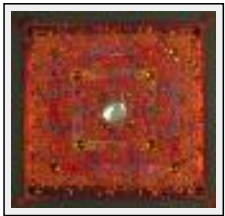

"MAGIC SEAHORSE"

Size (HxW) : 22x18 cm Framed

Style : Fantasy / Tech. : mixed

Theme : Magic / Category : Collage or Joining

Price : Euros 320

Year : 2008

Desc. : CREATIVE HAND EMBROIDERY:Spacedyed silkthreads,goldribbons,beads and glass pebbles on layers of crumpled satin and organza(to give

"WHEEL of LIFE"

Size (HxW) : 33x33 cm Framed

Style : Fantasy / Tech. : mixed

Theme : Magic / Category : Collage or Joining

Price : Euros 850

Year : 2008

Desc. : CREATIVE HAND EMBROIDERY:Various coloured and textured yarns,ribbons,sequins,beads,shells,applique work on layers of satin and organza.Design based on Tibetan Mandalas and magic symbols.Finished piece mounted and framed in a dark blue boxframe.

"CELTIC SUNRISE"

Size (HxW) : 33x33 cm Framed

Style : Fantasy / Tech. : mixed

Theme : Imagination / Category : Collage or Joining

Price : Euros 850

Year : 2008

Desc. : Various coloured and textured yarns,ribbons,beads,applique work on layers of satin and organza.Design based on Tibetan Mandalas.

"FLOWERS of DAWN"

Size (HxW) : 33x33 cm

Style : Fantasy / Tech. : mixed

Theme : Imagination / Category : Collage or Joining

Price : Euros 850

Year : 2008

Desc. : CREATIVE EMBROIDERY:Various coloured and textured yarns,ribbons,beads,sequins,applique work on layers of satin and organza.Design based on Tibetan Mandalas.Finished piece mounted and framed in a dark blue boxframe.