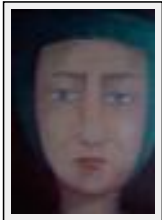

"Pensive"

Size (HxW) : 24x19 cm (2 F)

Style : Figurative Style / Tech. : Oil on linen

Theme : Portrait / Category : Painting

Year : 2004

Desc. : This work forms part of the injury series of Rosans