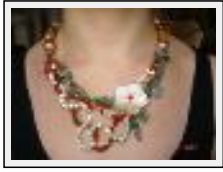

**"heritage1"**

Size (HxW) : 20x30 cm - Weight : 186 g

Style : Ethnic / Tech. : mixed

Theme : Oriental / Category : Modelling

Year : 2007

Desc. : inspired necklace from tunisian traditional jewellery with mixture silver and pearl