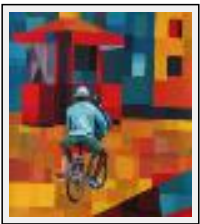

**"The cat on the window"**

Size (HxWxP) : 16x16x2 cm

Style : Figurative Style / Tech. : Acrylic on canvas

Theme : Animals & pets / Category : Pyrography

Year : 2014

---

**Scenes from the street**

---