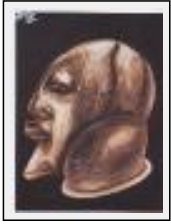

"Fang"

Size (HxW) : 73x60 cm (20 F)
Style : Figurative Style / Tech. : Oil on linen
Theme : Story / Category : Painting
Year : 2006
Desc. : africa art

"Kisengwa"

Size (HxW) : 81x65 cm (25 F)

Style : Figurative Style / Tech. : Oil on linen