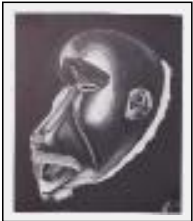

Theme : Story / Category : Painting

Year : 2012

Desc. : Arts premiers

"ZOOMORPHE 2"

Size (HxW) : 116x73 cm (50 M)
Style : Ethnic / Tech. : Oil on linen
Theme : Story / Category : Painting

"Bobo"

Size (HxW) : 80x80 cm
Style : Figurative Style / Tech. : Oil on linen
Theme : Story / Category : Painting
Year : 2008
Desc. : Arts premiers Mali