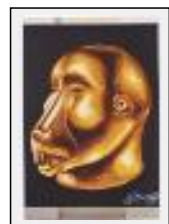

Size (HxW) : 65x54 cm (15 F)

Style : Figurative Style / Tech. : Oil on linen

Theme : Portrait / Category : Painting

Price : Euros 400

Year : 2005

Desc. : africa art

"tête lingwéle"

Size (HxW) : 65x54 cm (15 F)