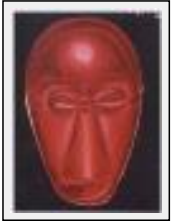

"Masque Akan"

Size (HxW) : 73x60 cm (20 F)

Style : Figurative Style / Tech. : Oil on linen

Theme : Story / Category : Painting

Year : 2006

Desc. : Africain art Ghana