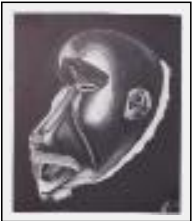

Theme : Story / Category : Painting

Year : 2012

Desc. : Arts premiers

"ZOOMORPHE 2"

Size (HxW) : 116x73 cm (50 M)
Style : Ethnic / Tech. : Oil on linen
Theme : Story / Category : Painting

"Bobo"

Size (HxW) : 80x80 cm
Style : Figurative Style / Tech. : Oil on linen
Theme : Story / Category : Painting
Year : 2008
Desc. : Arts premiers Mali