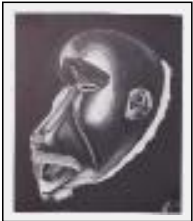

"Facial Lingwélé"

Size (HxW) : 60x60 cm
Style : Figurative Style / Tech. : Oil on linen
Theme : Story / Category : Painting
Year : 2009
Desc. : Arts premiers mozambique