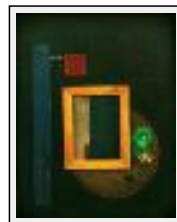

---

**Material on panel.**

---

**"L'atelier."**

Size (HxWxP) : 78x62x2 cm Framed

Style : Figurative Style / Tech. : mixed

Theme : Character / People / Category : Painting

**"Chère Madame..."**

Size (HxWxP) : 78x62x2 cm Framed

Style : Abstract / Tech. : mixed

Theme : Character / People / Category : Painting

**"Soleil bleu."**

Size (HxWxP) : 118x52x3 cm Framed

Style : Abstract / Tech. : Acrylic on board