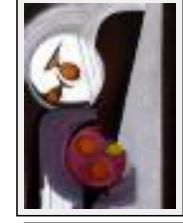

"Nature morte..."

Size (HxWxP) : 80x60x3 cm
Style : Figurative Style / Tech. : Oil on canvas
Theme : Still life / Category : Painting