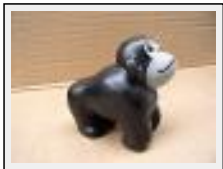

Size (HxWxP) : 30x25x18 cm - Weight : 10000 g  
Style : Figurative Style / Tech. : Stone  
Theme : Character / People / Category : Sculpture  
Sold  
Year : 2008

**"petite guitariste des rues"**

Size (HxWxP) : 18x24x12 cm (3 M) - Weight : 4000 g  
Style : Figurative Style / Tech. : Stone  
Theme : Character / People / Category : Sculpture  
Price : Euros 600  
Year : 2008

**"zeus"**

Size (HxWxP) : 53x24x19 cm - Weight : 28000 g  
Style : Figurative Style / Tech. : Stone  
Theme : Character / People / Category : Sculpture  
Price : Euros 1500

**"la carpe"**

Size (HxWxP) : 20x38x11 cm - Weight : 8000 g  
Style : Figurative Style / Tech. : Stone  
Theme : Animals & pets / Category : Sculpture  
Price : Euros 350  
Year : 2008