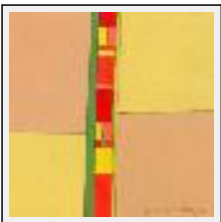

"polychrome 5"

Size (HxW) : 30x30 cm Framed
Style : Abstract / Tech. : Watercolour on paper
Theme : Abstraction / Category : Painting
Price : Euros 200
Year : 2004
Desc. : Gouache & encre sur velin d'arches

"polychrome.11"

Size (HxWxP) : 65x32x1 cm Framed
Style : Abstract / Tech. : mixed
Theme : Abstraction / Category : Painting
Sold
Year : 2004